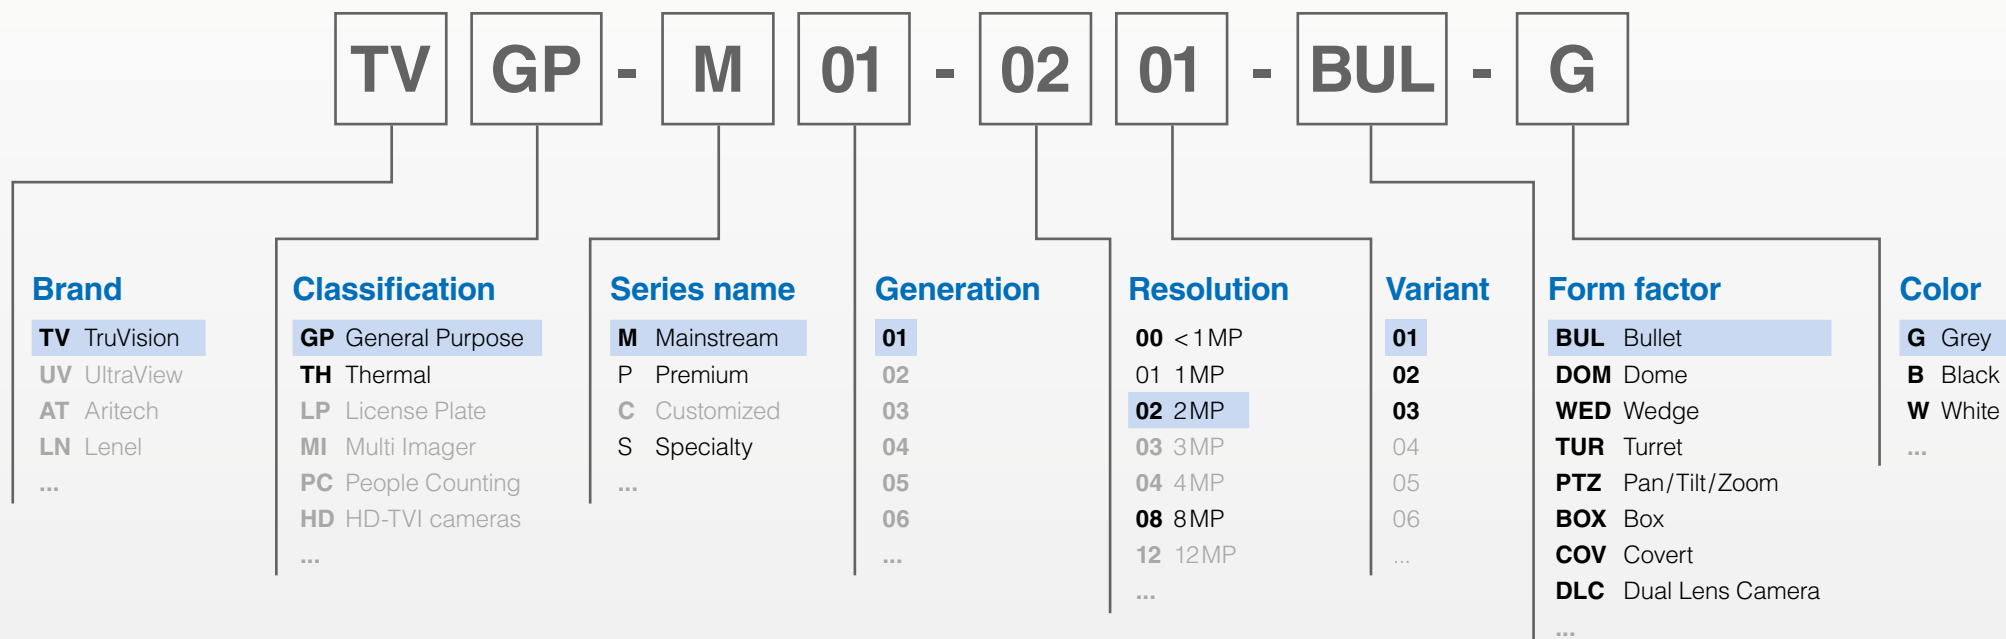

TruVision® cameras: new naming structure

Old naming structure:

S5 series **TVD-5503**
 S6 series **TVT-5609H**
 S7 series **TVB-5714**
 HD-TVI cameras **TVB-6101**

Why a new naming for TruVision cameras ?

- **Future proof:** it leaves more room for possible future products (examples are greyed out)
- **Transparent:** this structure enables the identification of the camera while offering a logical sequence of characters
- **Consistent:** the series naming (example: the M series) is also adapted accordingly for a comprehensive transition